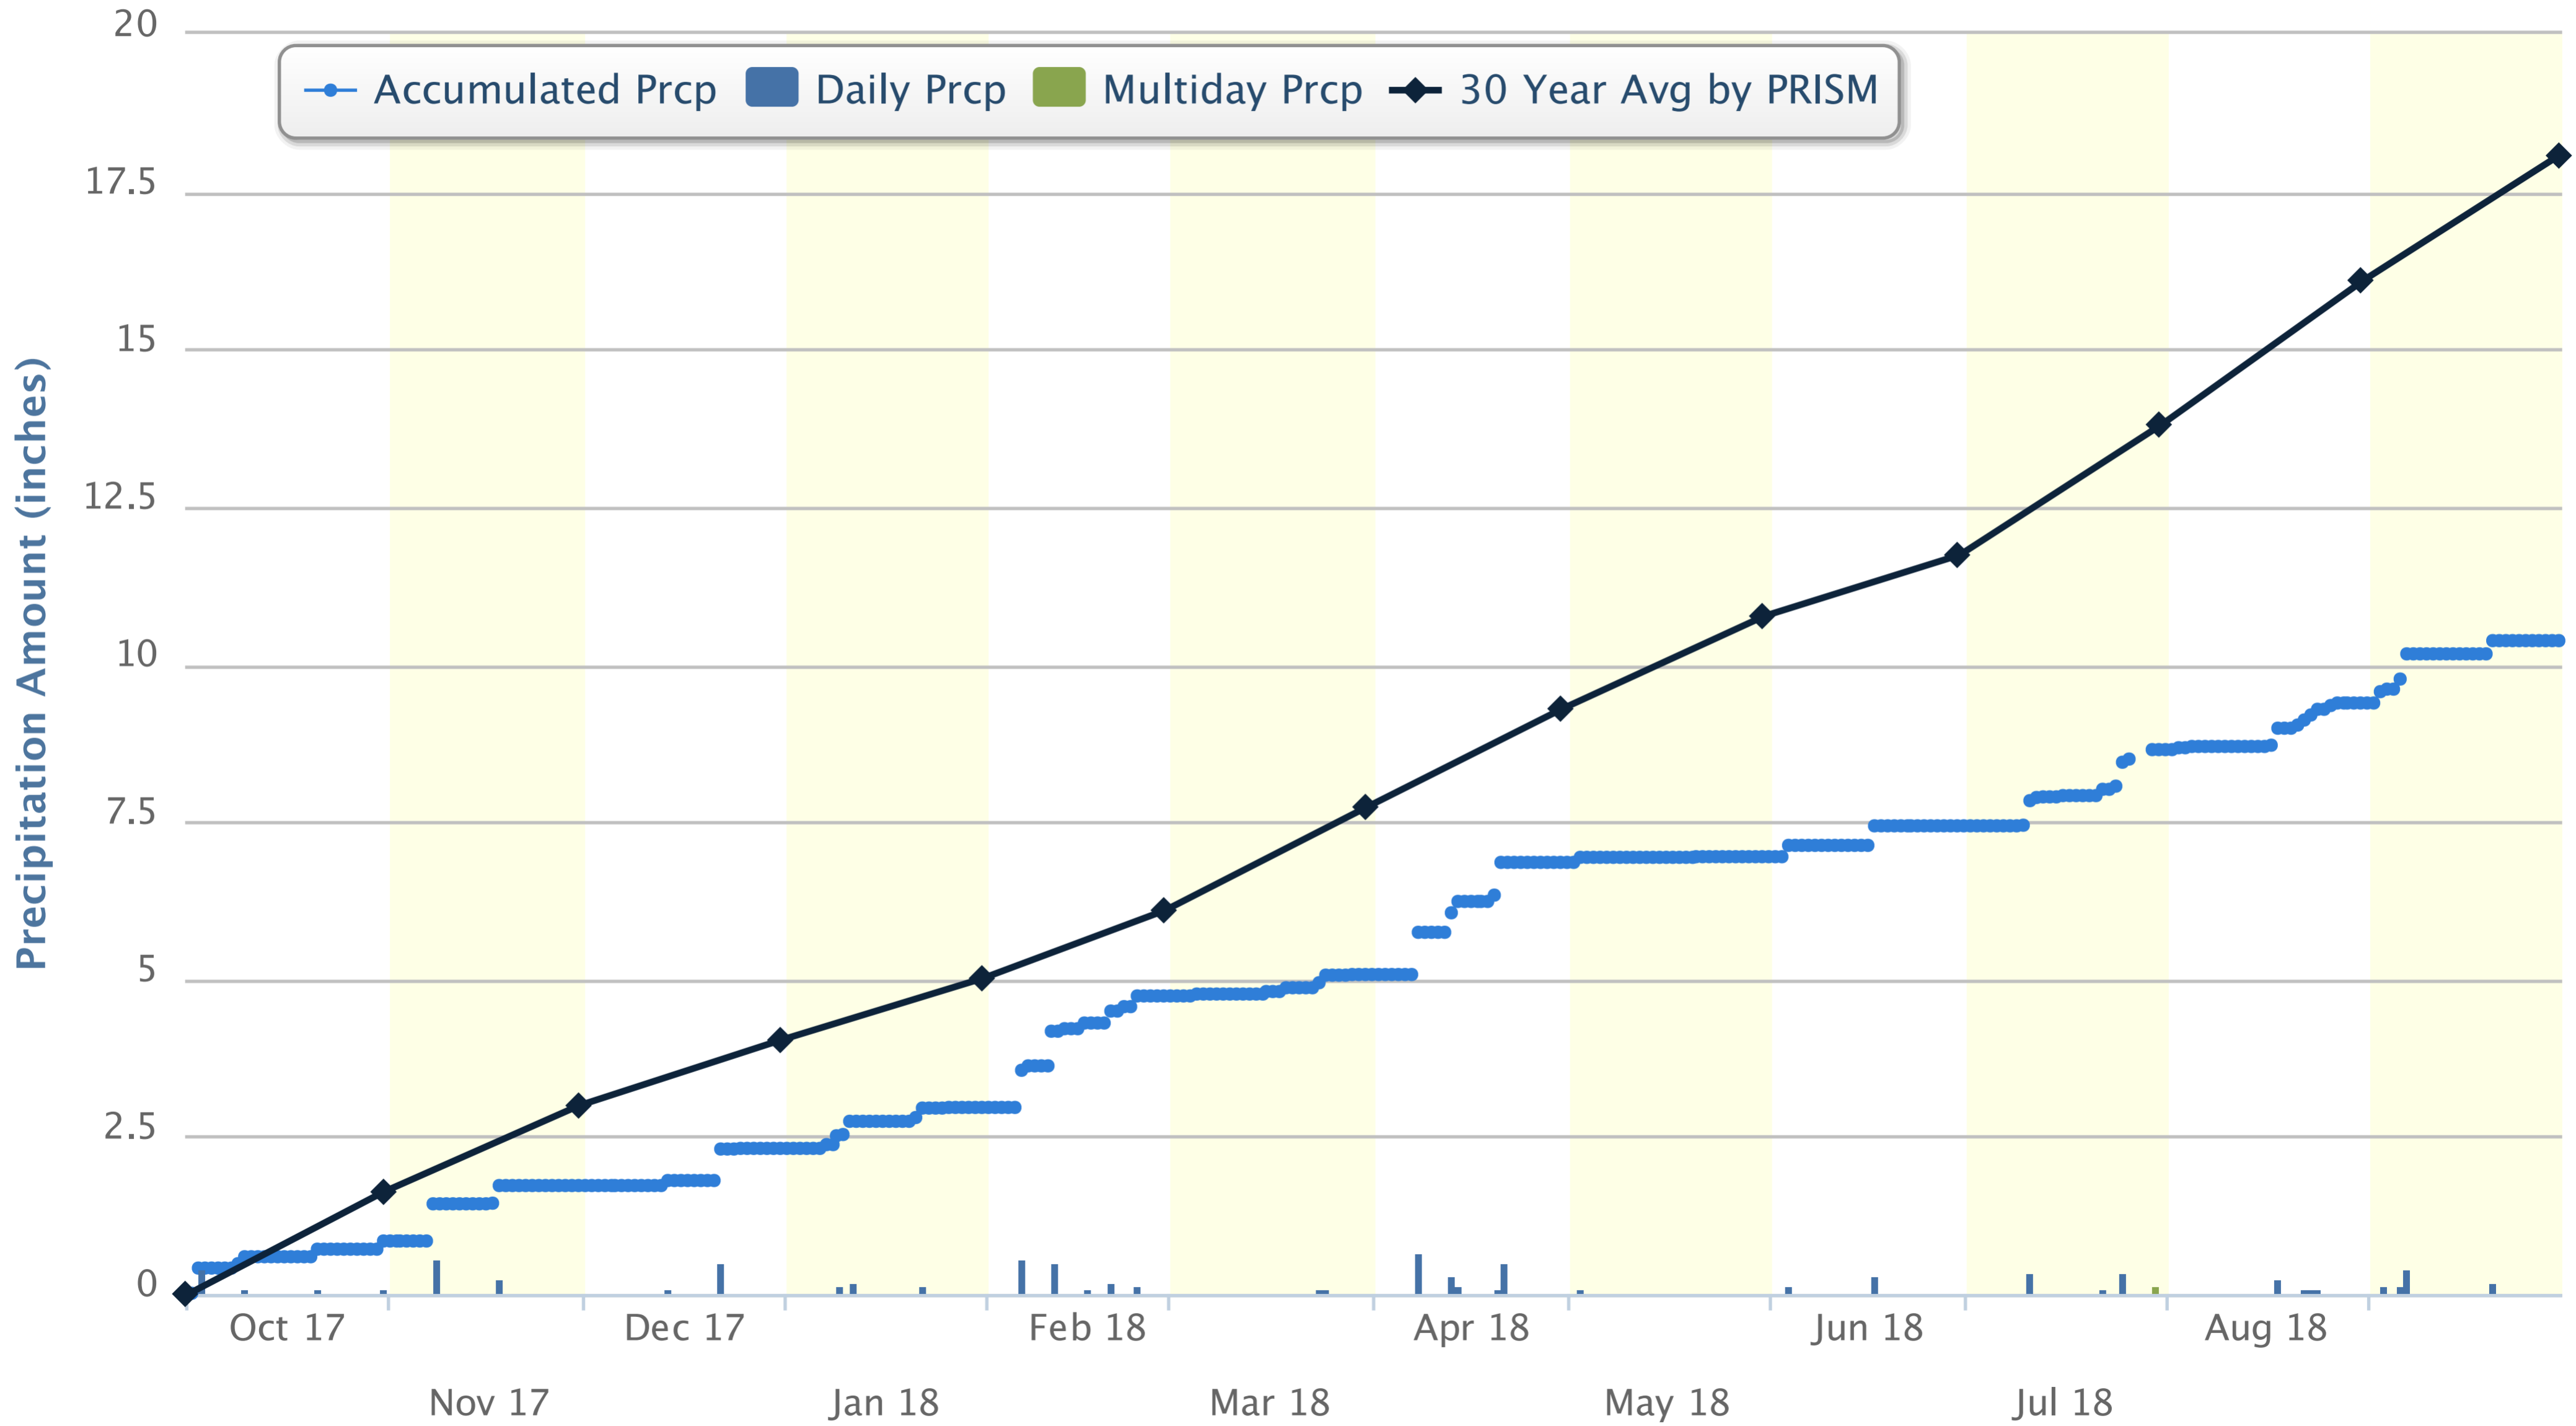

# Monthly Precipitation for the 2018 Water Year (Oct 2017 – Sept 2018)

Station: CO-OR-13 Ridgway 3.3 NNW

# 2018 Water Year (Oct 2017 – Sept 2018) Accumulated Precipitation

Station: CO-OR-13 Ridgway 3.3 NNW

# 2018 Water Year (Oct 2017 – Sept 2018) Daily Precipitation

Station: CO-OR-13 Ridgway 3.3 NNW