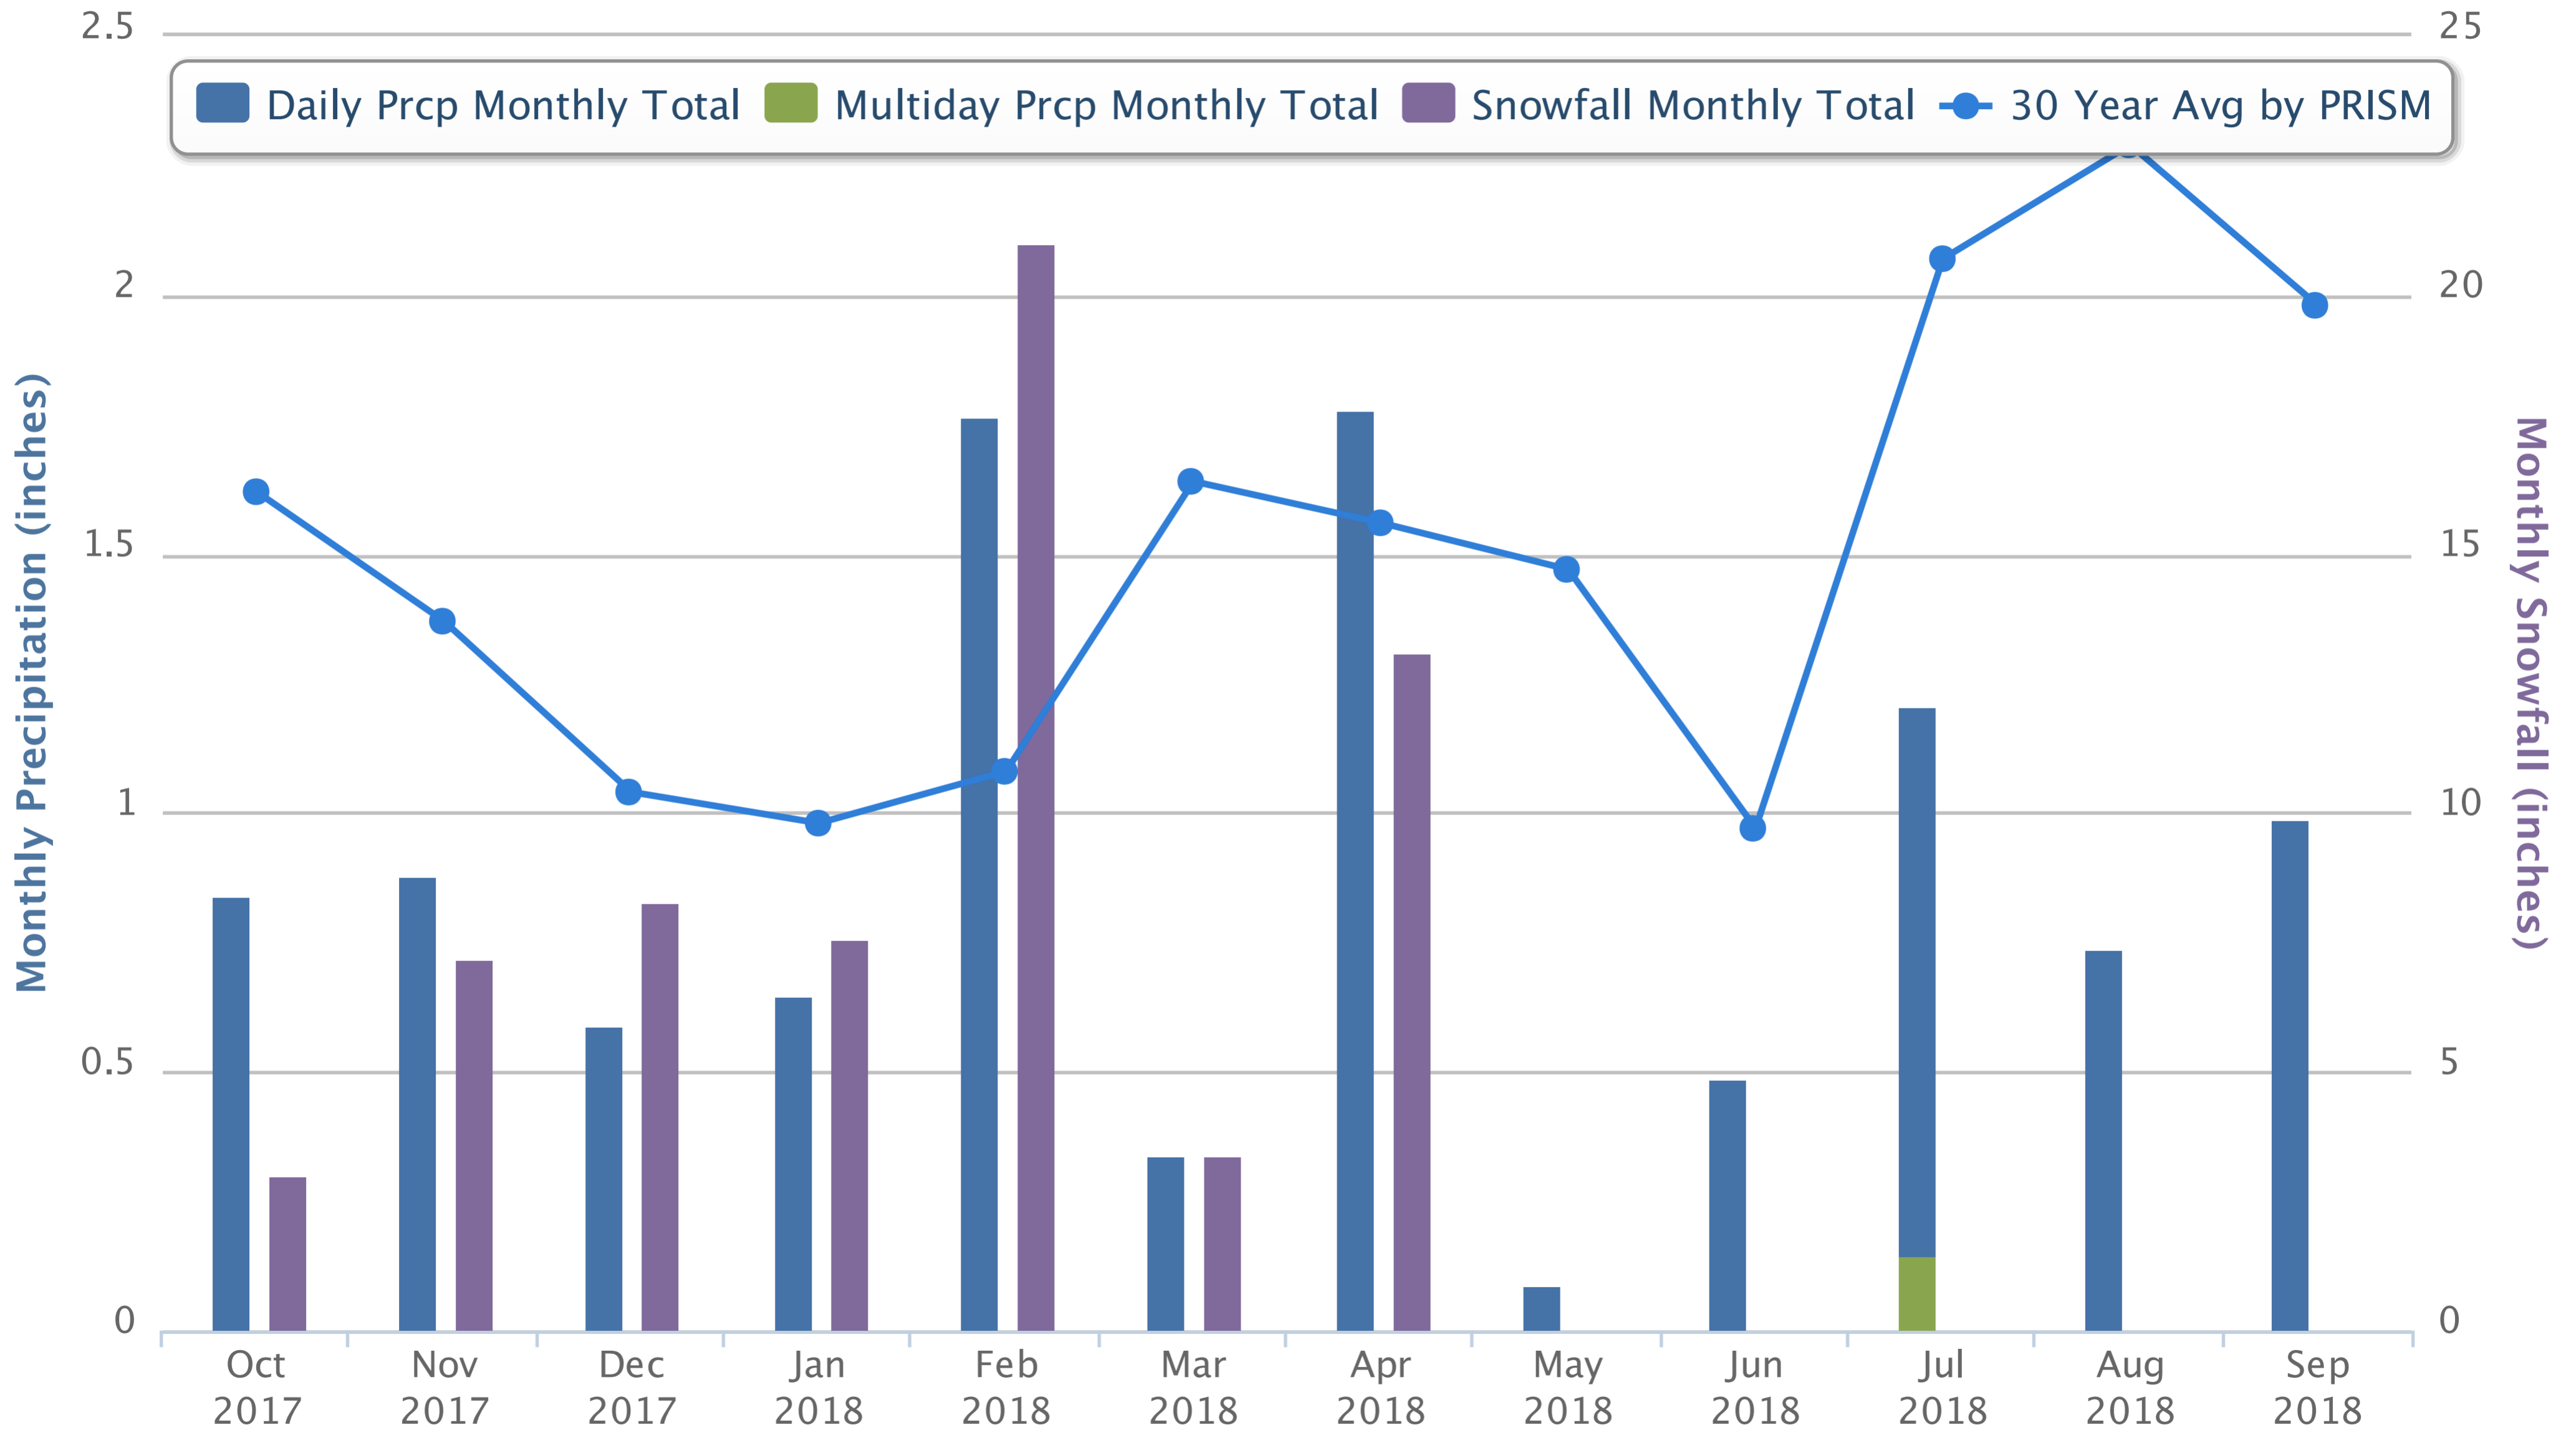

# Monthly Precipitation for the 2018 Water Year (Oct 2017 – Sept 2018)

Station: CO-OR-13 Ridgway 3.3 NNW

# 2018 Water Year (Oct 2017 – Sept 2018) Accumulated Precipitation

Station: CO-OR-13 Ridgway 3.3 NNW

# 2018 Water Year (Oct 2017 – Sept 2018) Daily Precipitation

Station: CO-OR-13 Ridgway 3.3 NNW