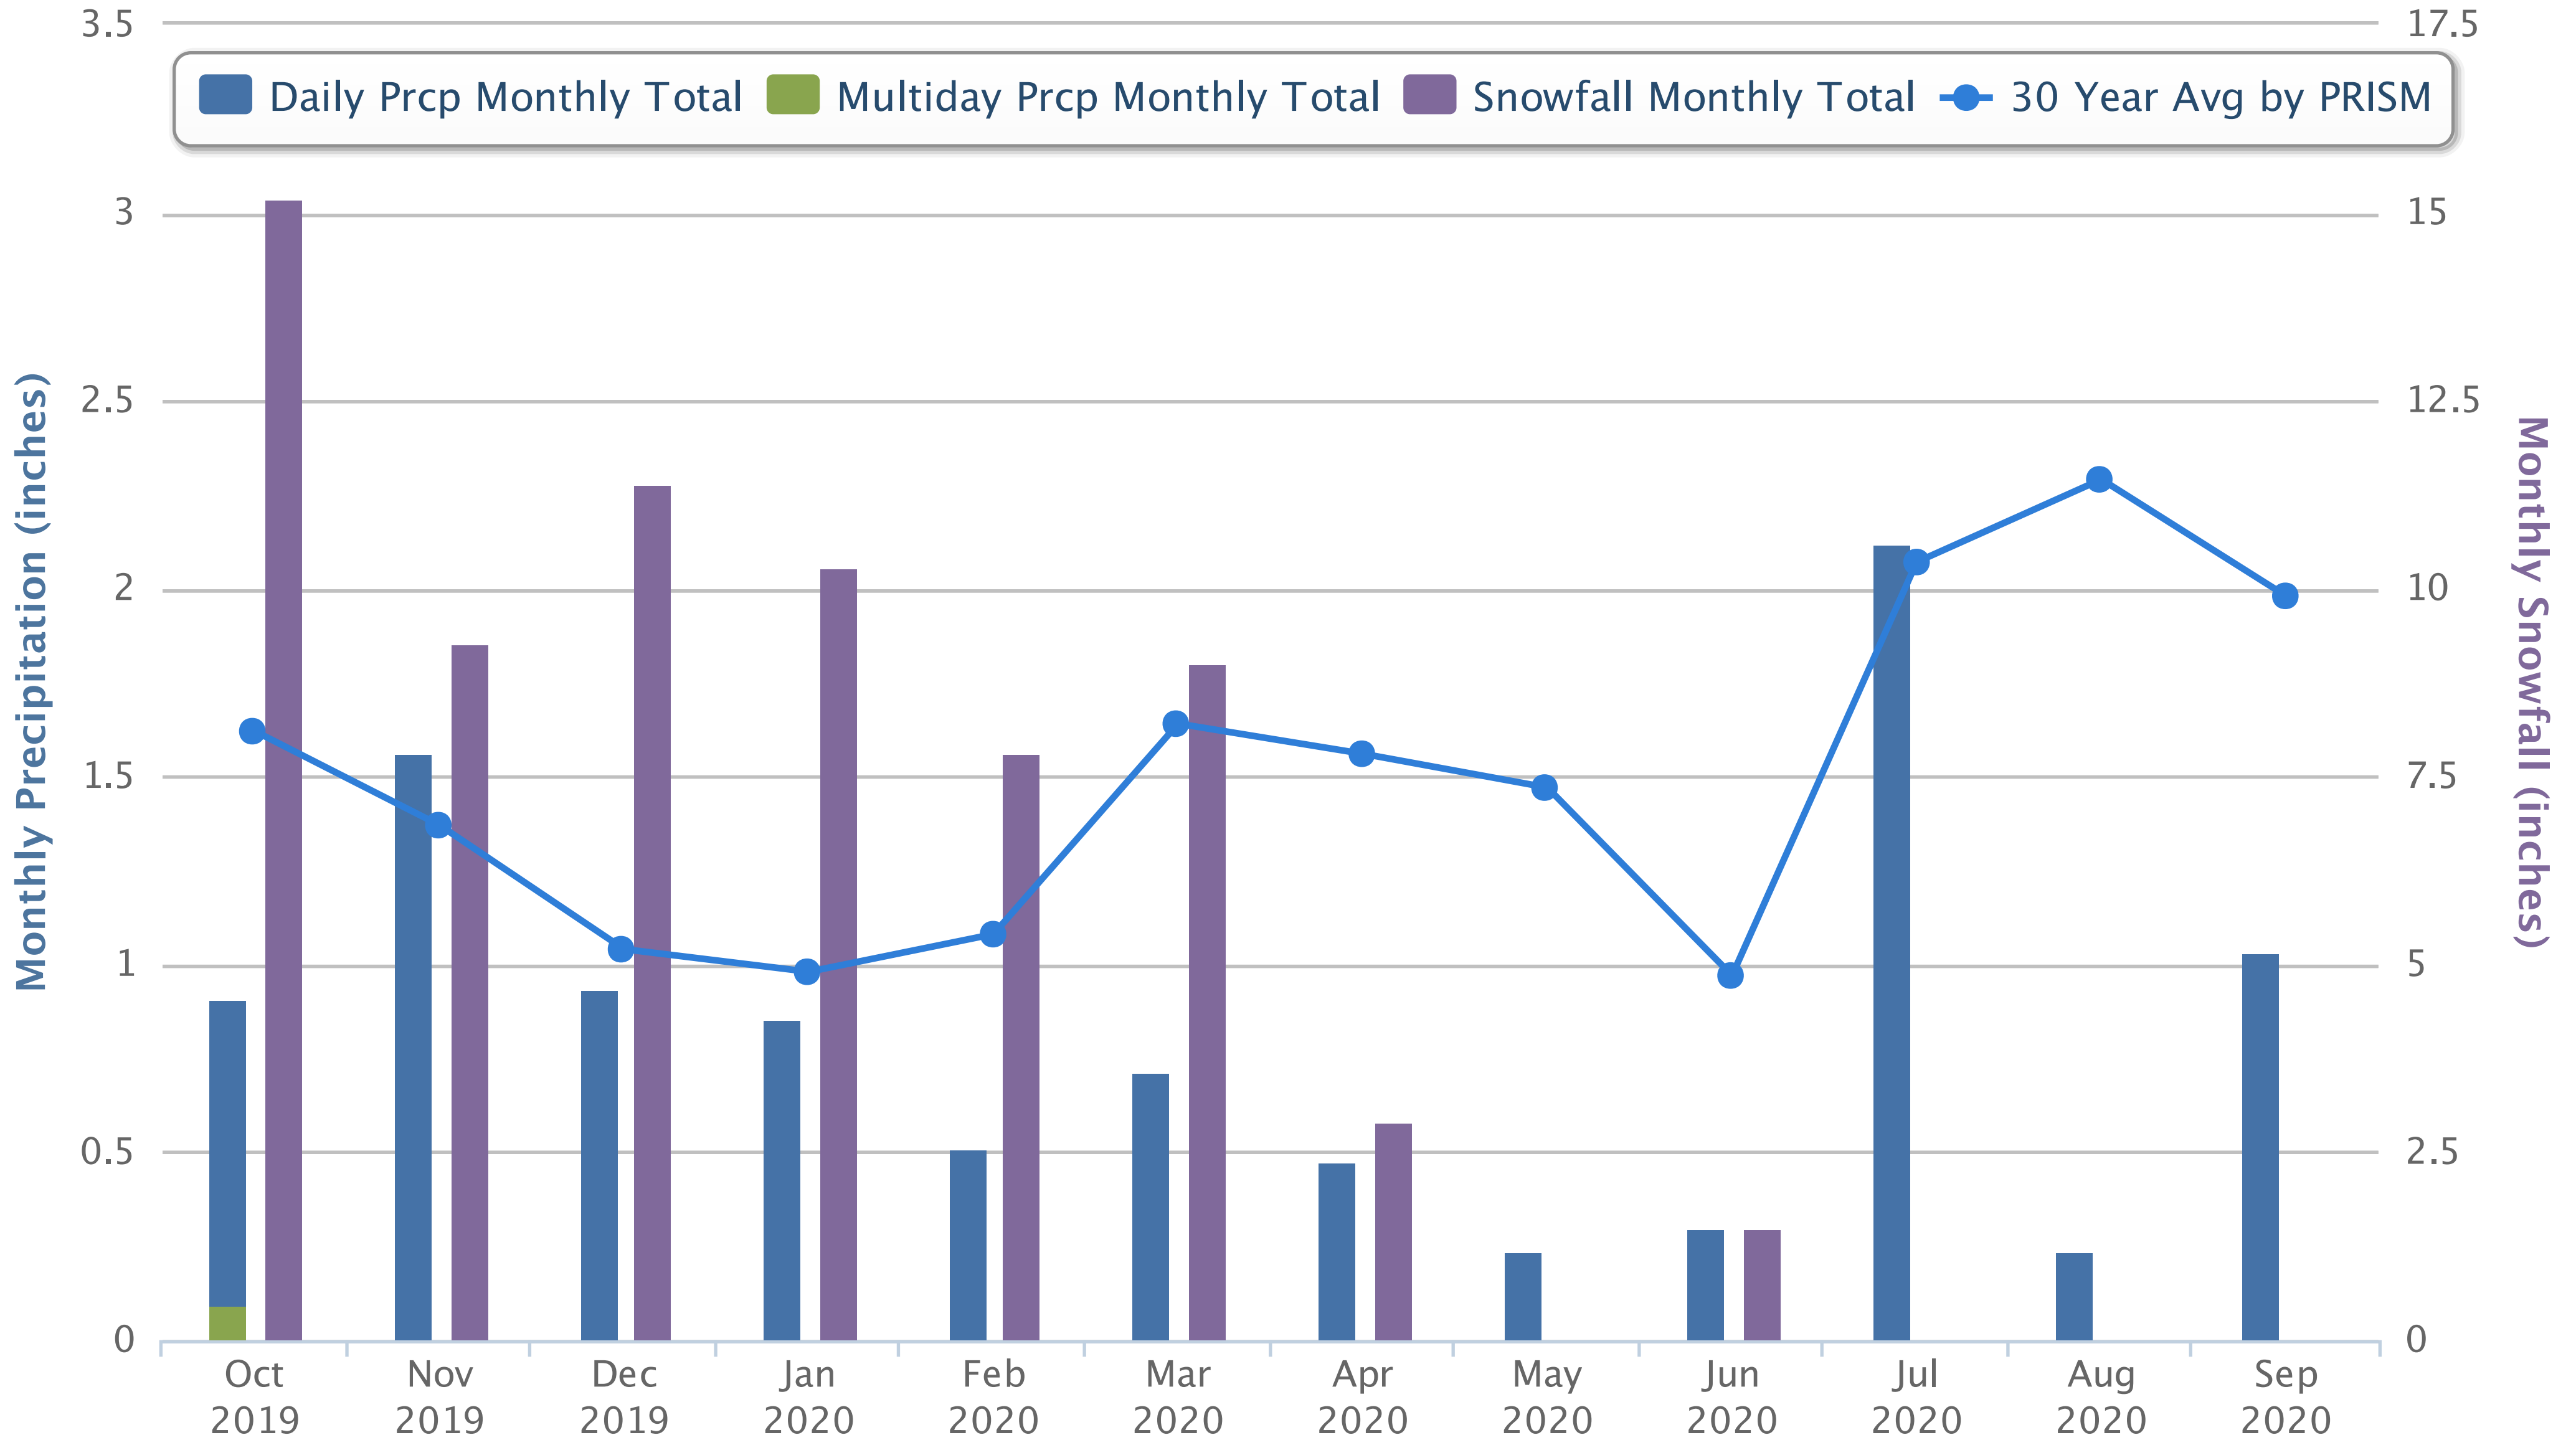

# 2020 Water Year (Oct 2019 – Sept 2020) Accumulated Precipitation

Station: CO-OR-13 Ridgway 3.3 NNW

# Monthly Precipitation for the 2020 Water Year (Oct 2019 – Sept 2020)

Station: CO-OR-13 Ridgway 3.3 NNW

# 2020 Water Year (Oct 2019 – Sept 2020) Daily Precipitation

Station: CO-OR-13 Ridgway 3.3 NNW