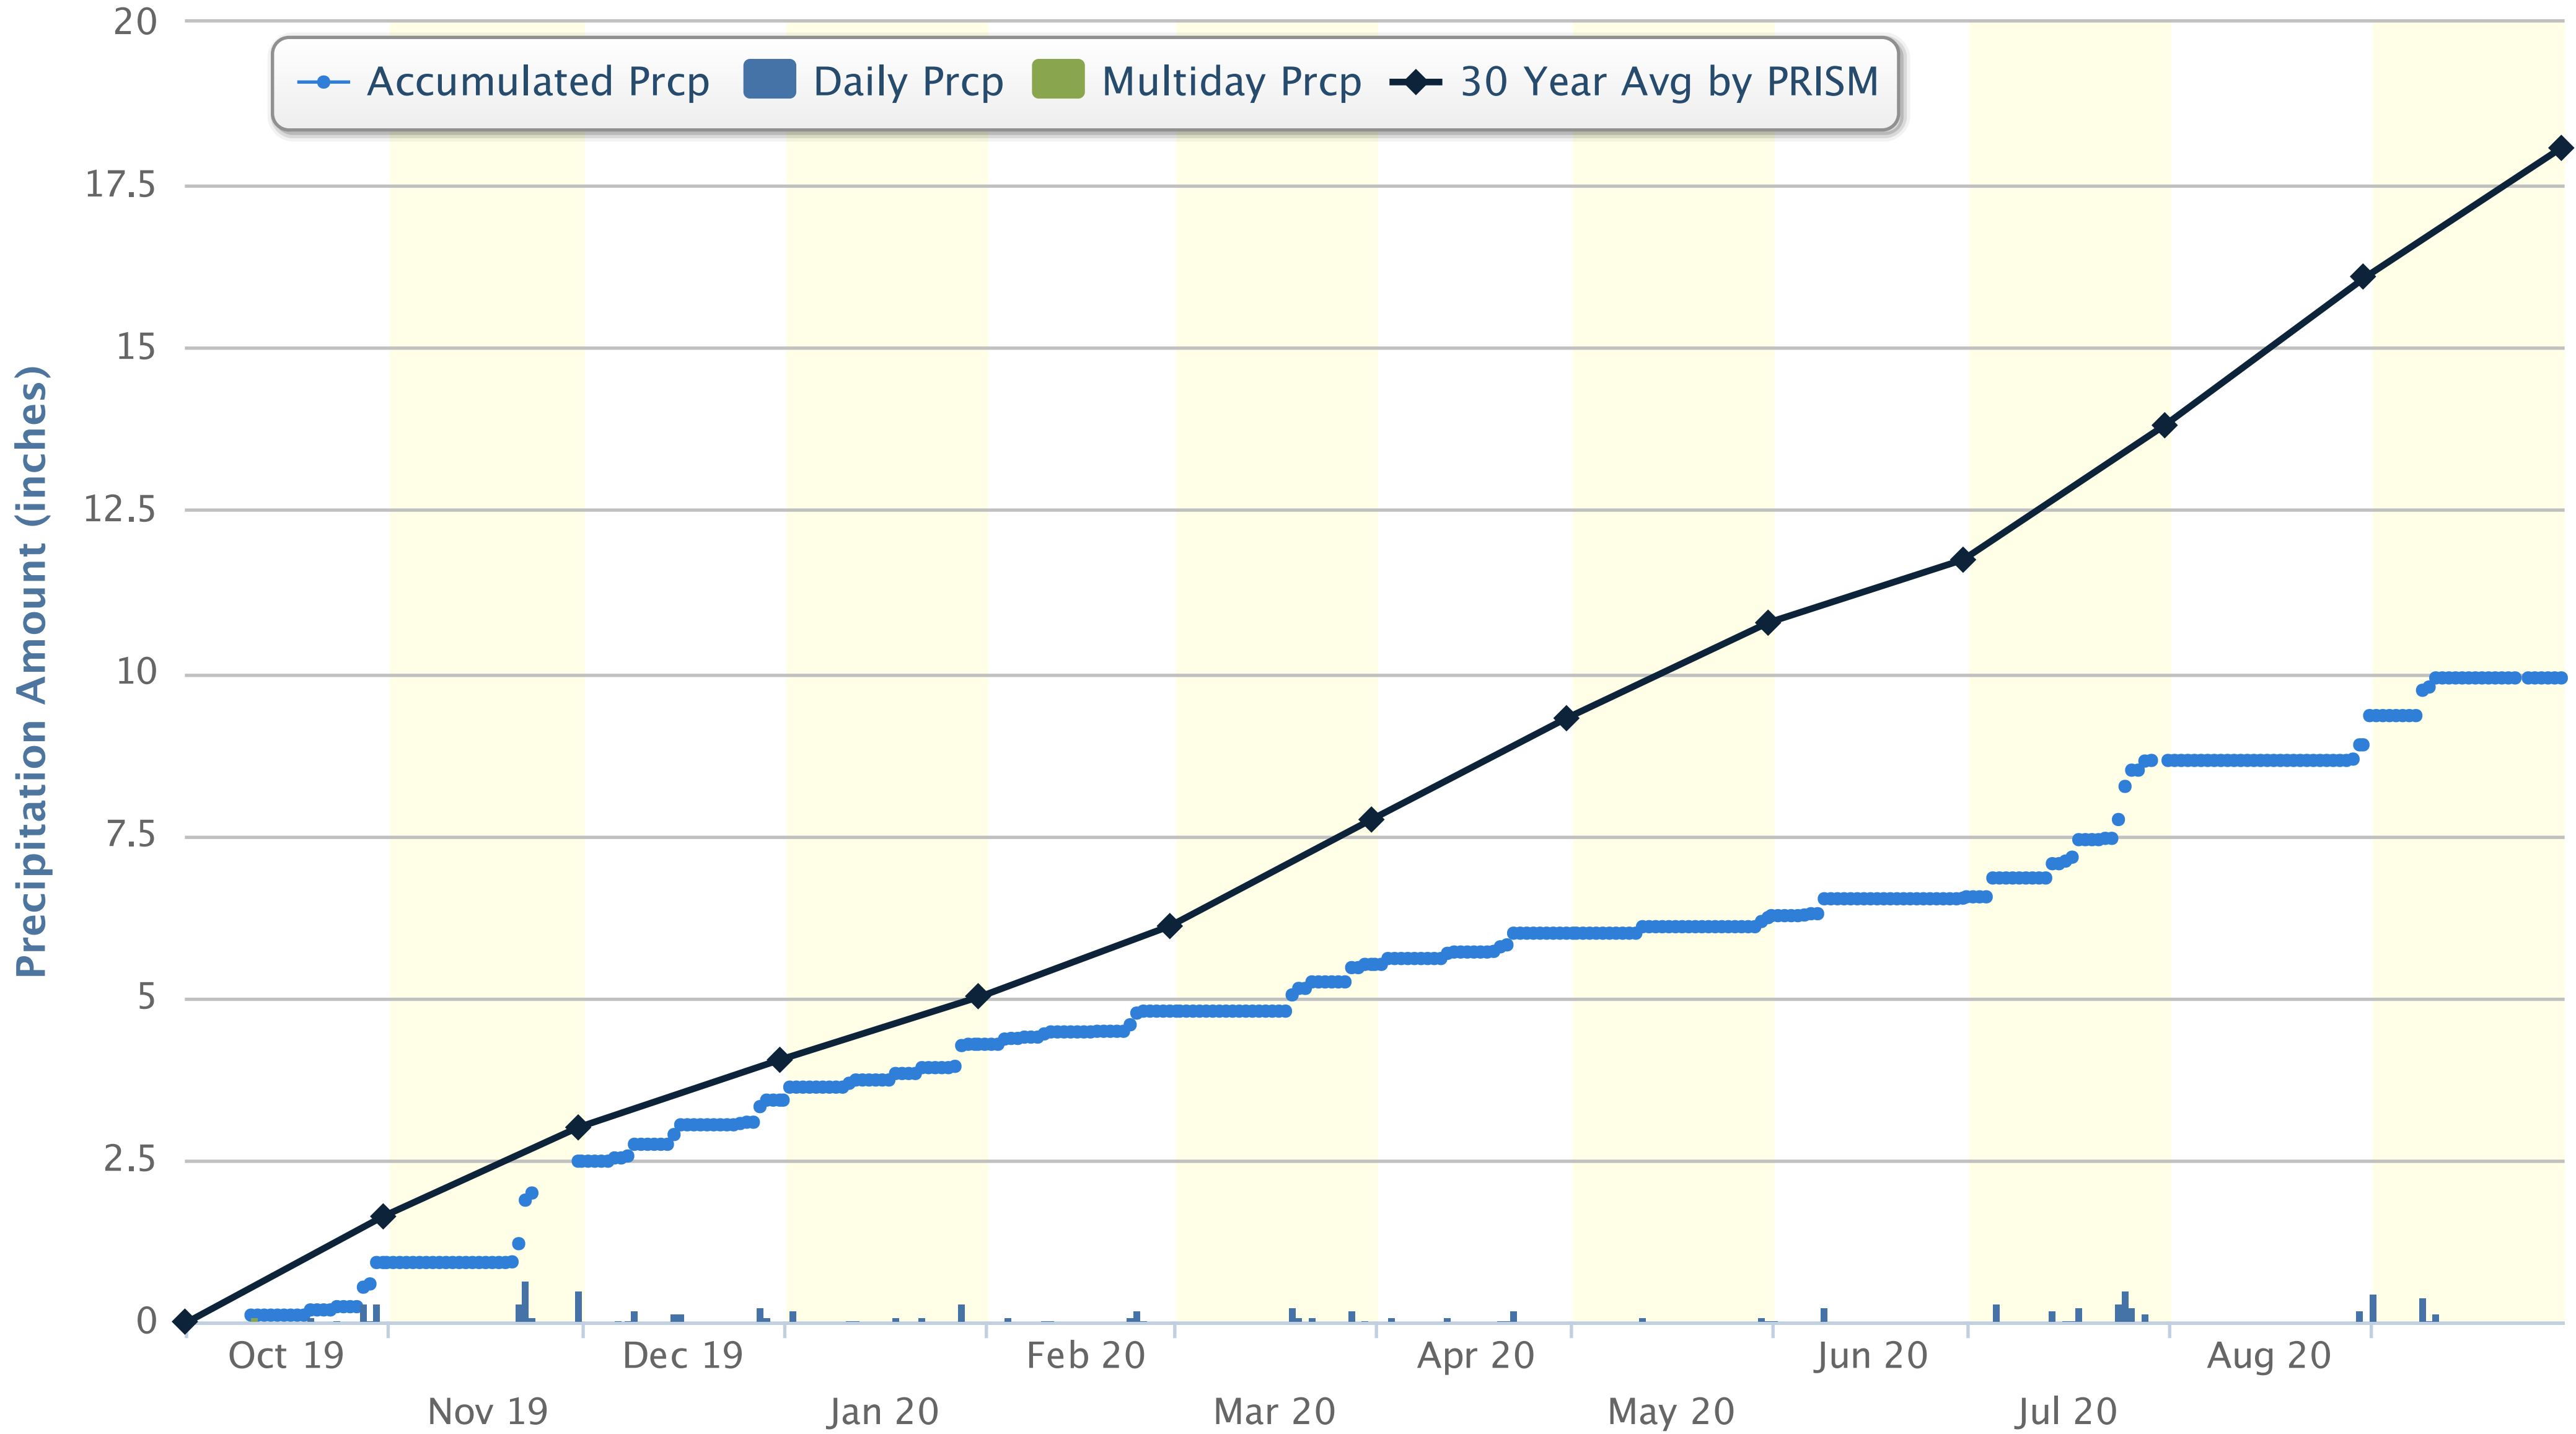

# 2020 Water Year (Oct 2019 – Sept 2020) Accumulated Precipitation

Station: CO-OR-13 Ridgway 3.3 NNW

# Monthly Precipitation for the 2020 Water Year (Oct 2019 – Sept 2020)

Station: CO-OR-13 Ridgway 3.3 NNW

# 2020 Water Year (Oct 2019 – Sept 2020) Daily Precipitation

Station: CO-OR-13 Ridgway 3.3 NNW